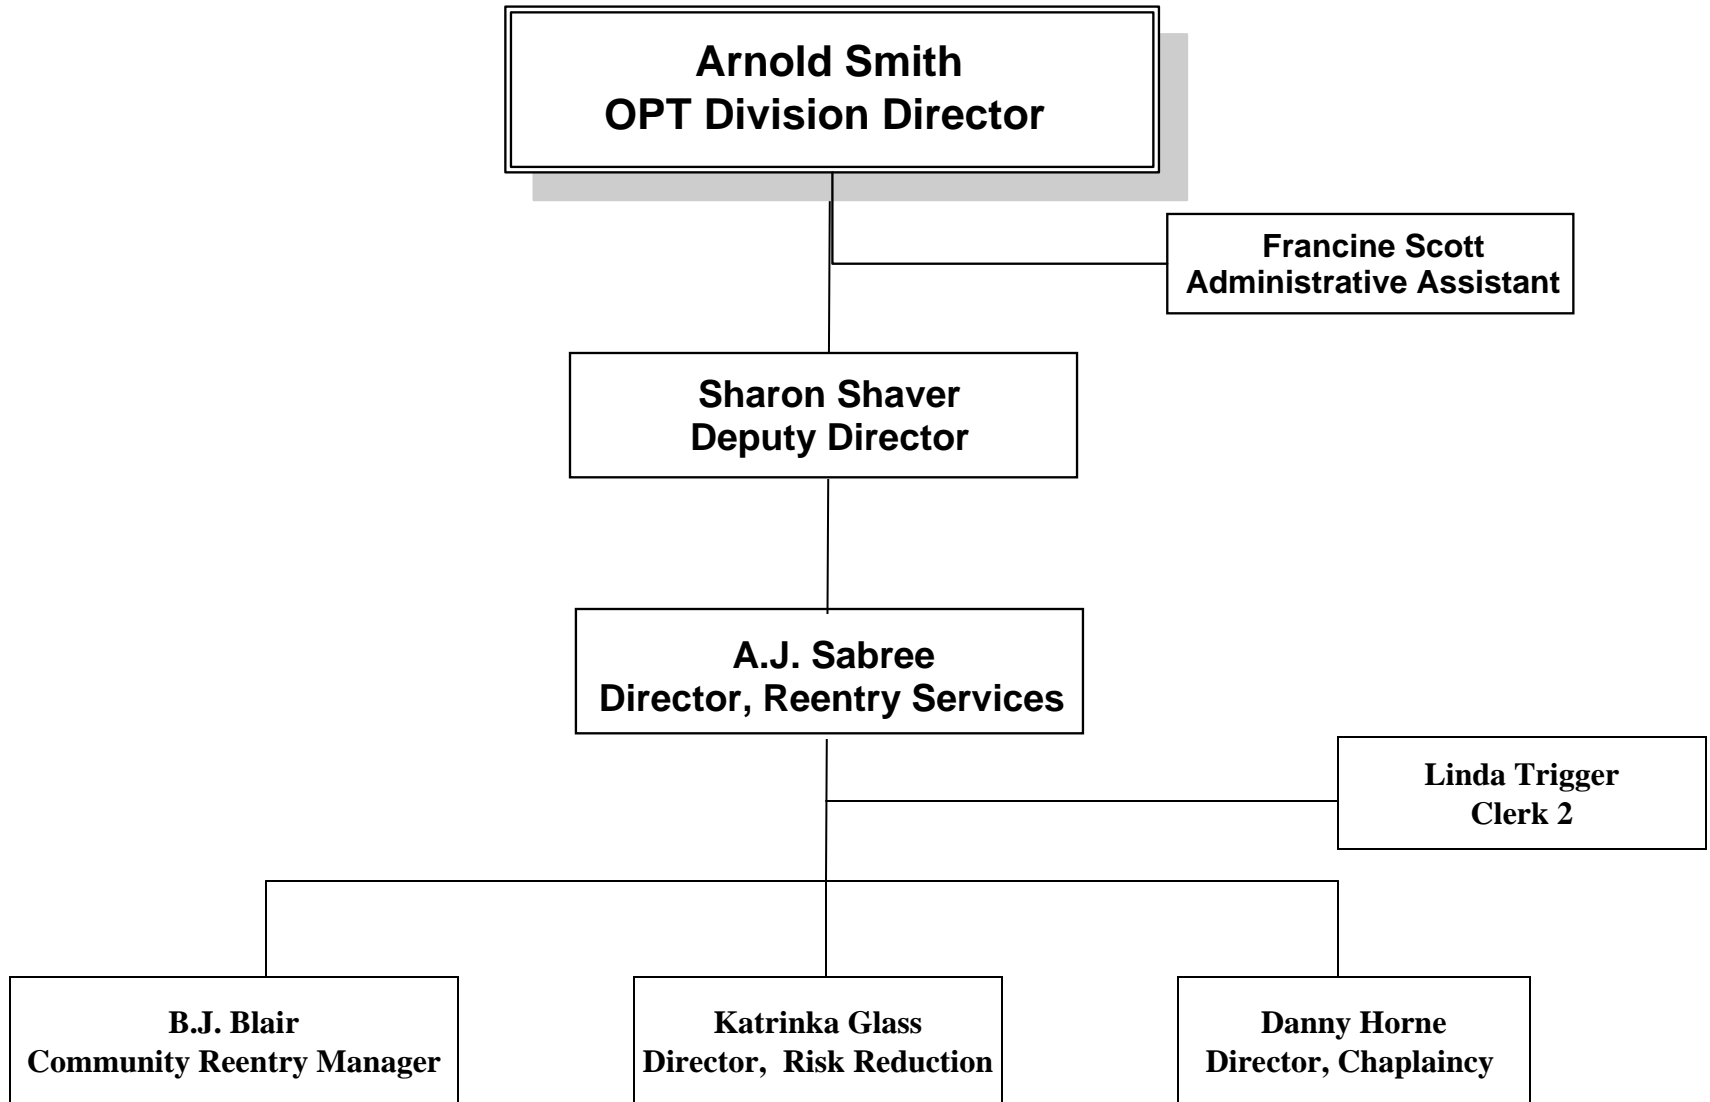

Reentry Services Section

Reentry Services

30 Full-Time Positions
 14 Part-Time Positions
 44 Total Positions

Chaplaincy Services Organization Chart

* Part Time Chaplain, supervised by Chaplaincy Services and serves various institutions as Subject Matter Expert Chaplain