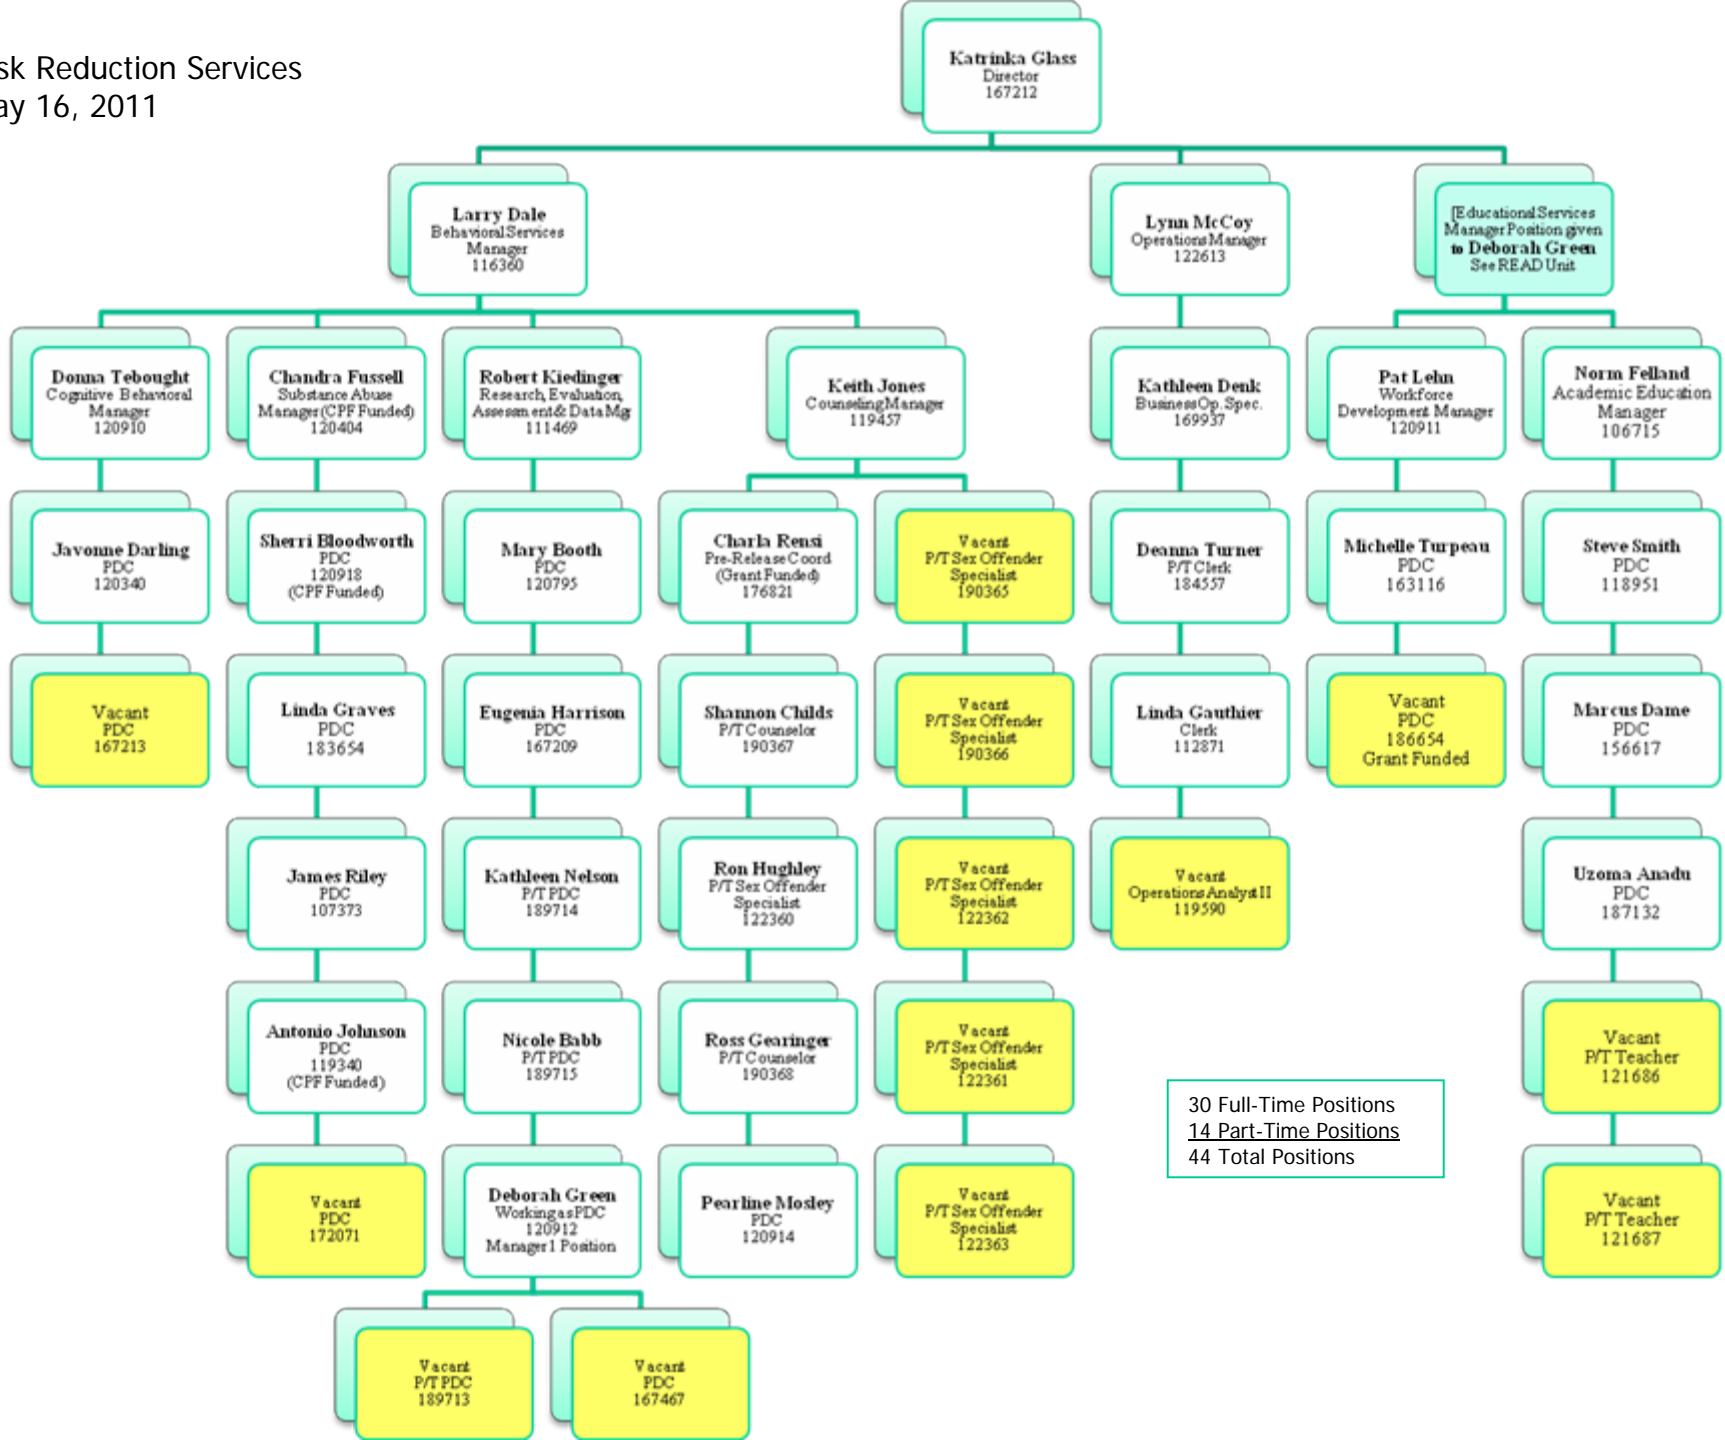

Reentry Services Section

Reentry Services

30 Full-Time Positions
 14 Part-Time Positions
 44 Total Positions

Chaplaincy Services Organization Chart

* Part Time Chaplain, supervised by Chaplaincy Services and serves various institutions as Subject Matter Expert Chaplain