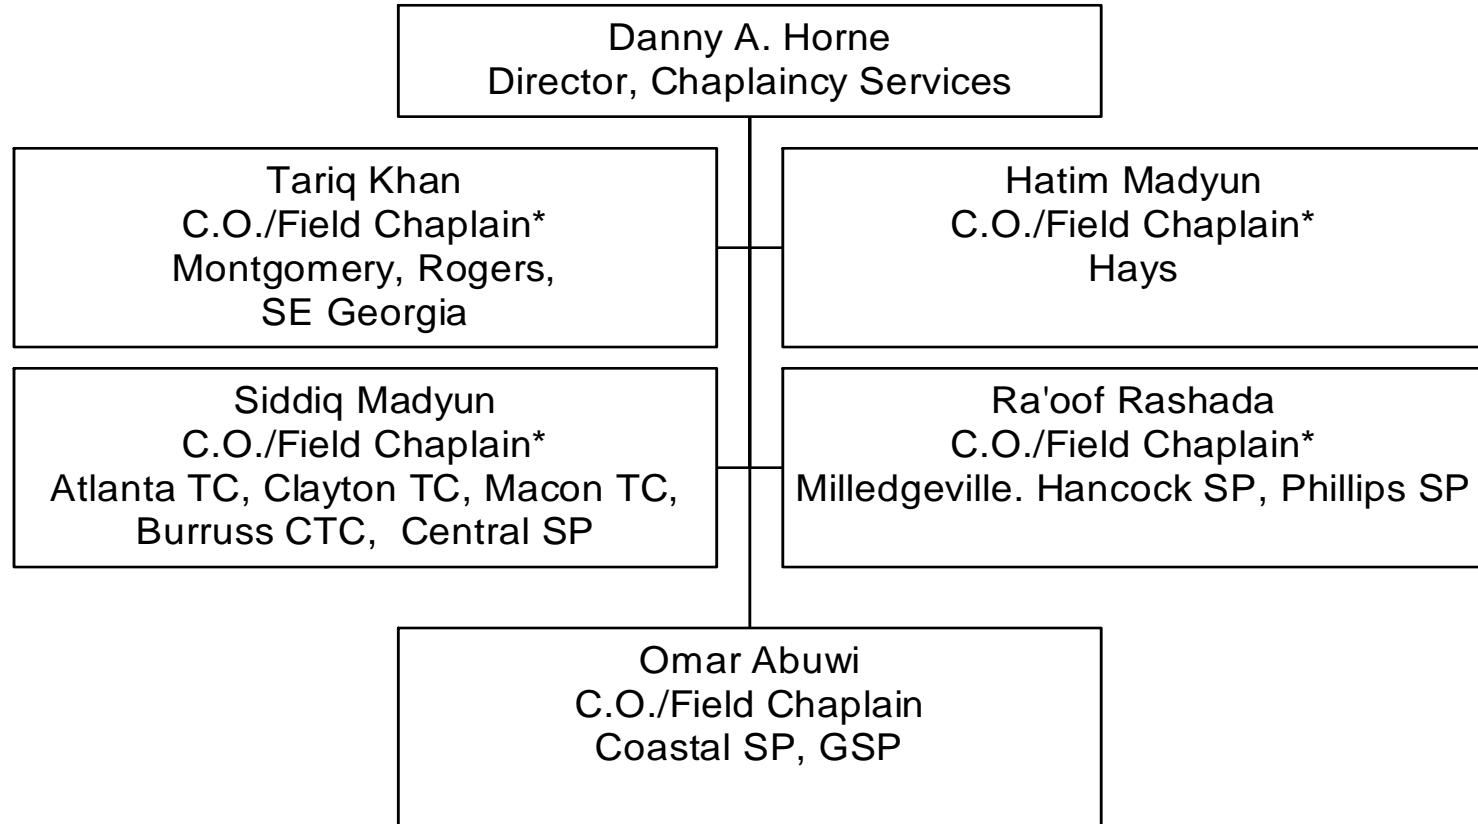

Reentry Services Section

Reentry Services

30 Full-Time Positions
 14 Part-Time Positions
 44 Total Positions

Chaplaincy Services Organization Chart

* Part Time Chaplain, supervised by Chaplaincy Services and serves various institutions as Subject Matter Expert Chaplain