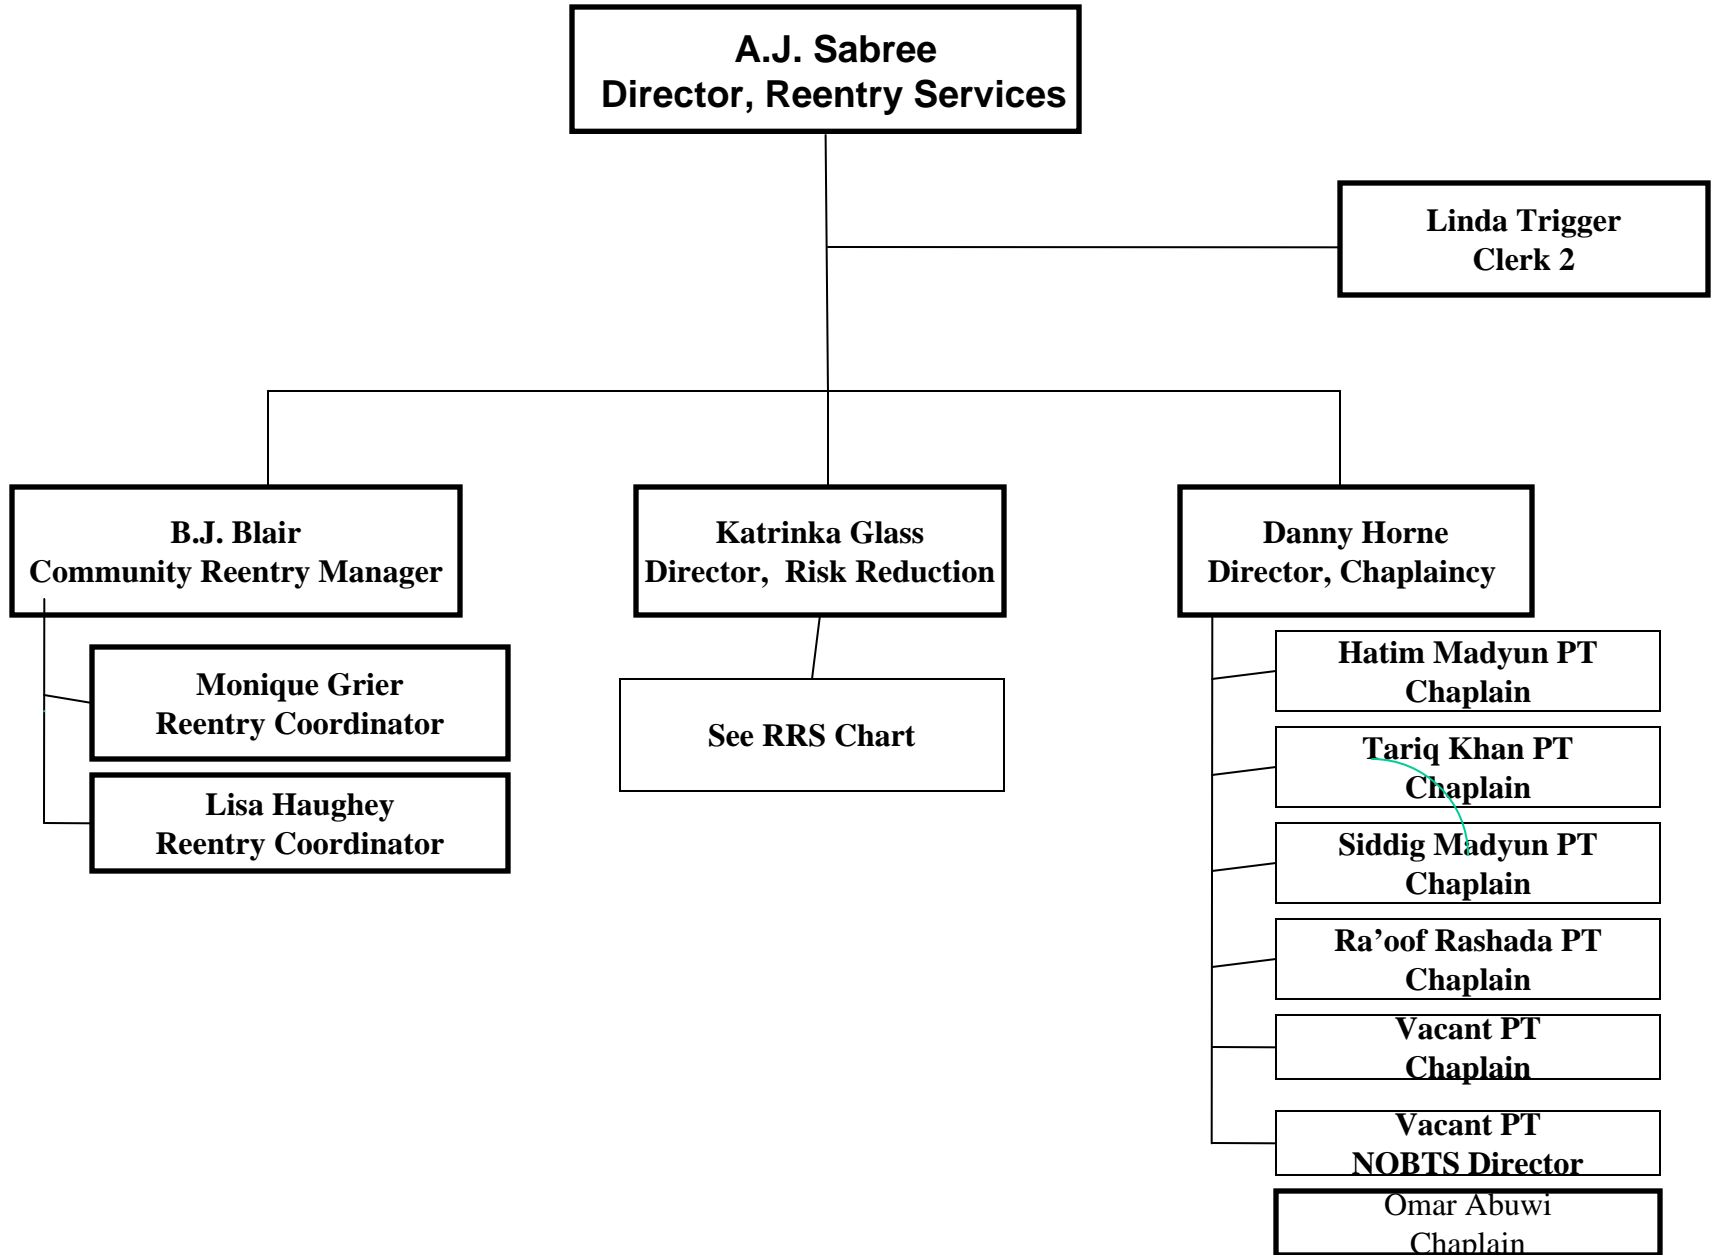

Reentry Services Section

Reentry Services

30 Full-Time Positions
 14 Part-Time Positions
 44 Total Positions

Chaplaincy Services Organization Chart

* Part Time Chaplain, supervised by Chaplaincy Services and serves various institutions as Subject Matter Expert Chaplain